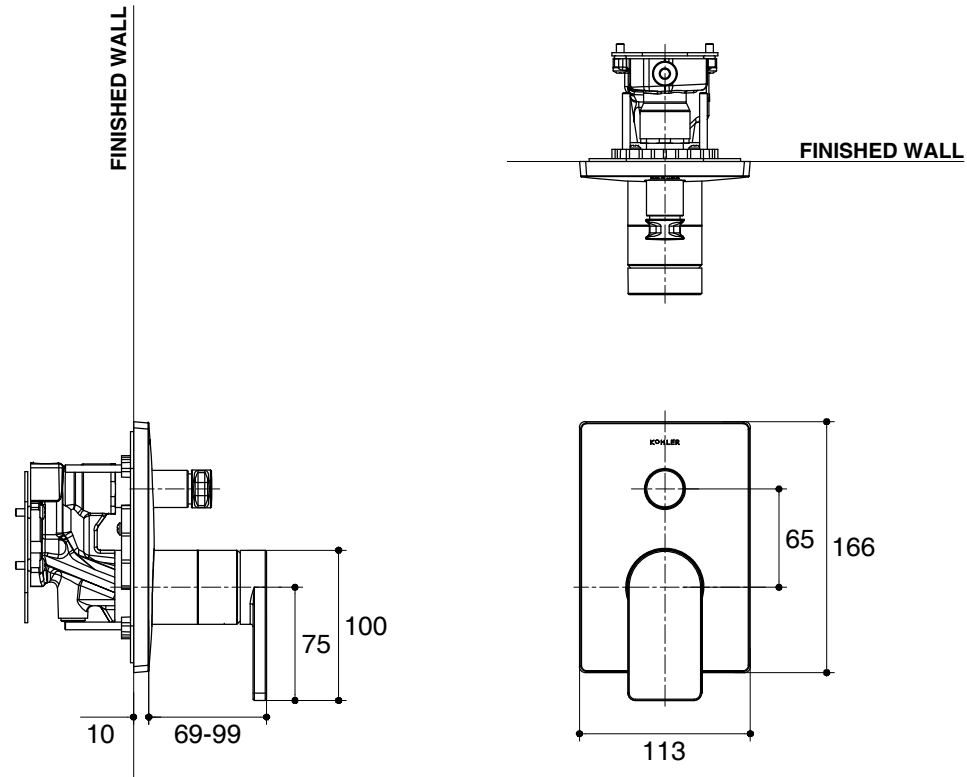

Dimensions are approximate.

Unit: mm

SKU	K-73108X-4
Name	COMPOSED
Description	MODULO RECESSED BATH SHOWER TRIM & VALVE

\*The recommended dimension for installation can be adjusted according to user preferences and layout.